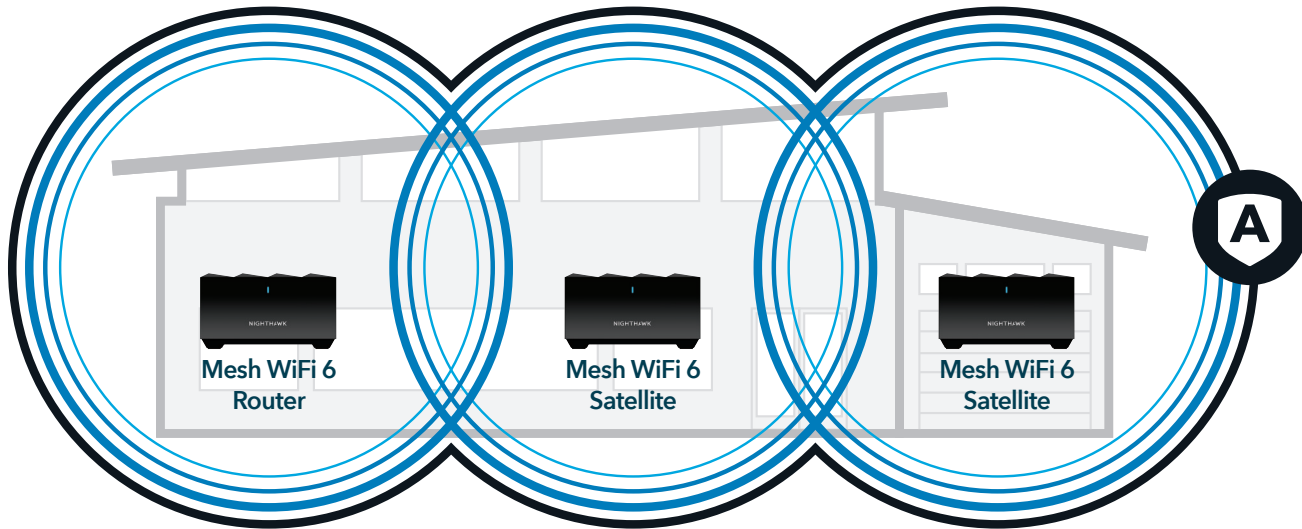

NIGHTHAWK®

Nighthawk® Mesh WiFi 6 System

Advanced Cyber Threat Protection
NETGEAR Armor has your home network & devices covered from attack. 90-day subscription included**.

Enjoy Fast, Expansive WiFi with Nighthawk Mesh WiFi 6 System

Introducing WiFi 6—the latest generation of WiFi that delivers four times better performance than AC WiFi. With innovative technologies, WiFi 6 delivers a huge boost in speed and total capacity. Rising to the challenges of modern smart home demands, this new standard of WiFi is ready to support more devices with better reliability and faster speeds. WiFi 6 is backward compatible with 802.11 ac/n/a/g/b.

Latest WiFi Technology

Upgraded WiFi that's up to 4X the performance and capacity of 11ac. 100% backward compatible.‡

Super-fast WiFi

Combined WiFi speeds over 1.8Gbps keep up with your family's streaming, gaming and smart home needs.

Whole Home Coverage

Eliminate WiFi dead zones by simply placing satellites throughout your home to form a smart, reliable WiFi network and coverage to every room.

Expandable

Add satellites to expand your coverage even further. This mesh WiFi system supports Wi-Fi EasyMesh™ for compatibility.

Compact Design

Sleek compact design makes it easy to place almost anywhere to enjoy stronger WiFi everywhere.

NETGEAR®