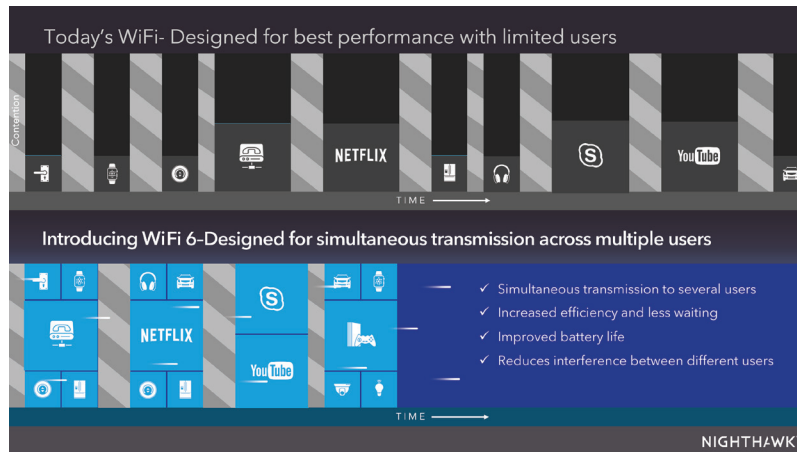

Latest WiFi Technology

Upgraded WiFi that's up to 4X the performance and capacity of 11ac. 100% backward compatible.‡

Super-fast WiFi

Combined WiFi speeds over 1.8Gbps keep up with your family's streaming, gaming and smart home needs.

Whole Home Coverage

Eliminate WiFi dead zones by simply placing satellites throughout your home to form a smart, reliable WiFi network and coverage to every room.

Expandable

Add satellites to expand your coverage even further. This mesh WiFi system supports Wi-Fi EasyMesh™ for compatibility.

Compact Design

Sleek compact design makes it easy to place almost anywhere to enjoy stronger WiFi everywhere.

NETGEAR®

Orthogonal Frequency Division Multiple Access (OFDMA)

Using the OFDMA¹ feature of WiFi 6, the WiFi traffic is managed much more efficiently since data is transmitted from different devices concurrently, rather than having each device's data wait for its turn. This results in an efficient use of air-time, reduced latency, and increased bandwidth to add more devices to your network.

Ultra-powerful AX-optimized Quad-core Processor

The Nighthawk WiFi 6 Mesh System is powered by a 1.5GHz quad-core processor, is built for performance at an ultimate level. The ultra-fast processor enables the router to seamlessly handle data intensive applications such as 4K UHD video streaming, VR/AR gaming, as well as provide a stronger, more reliable WiFi experience. This powerful processor is optimized for AX making intelligent spontaneous decisions to schedule data traffic to maximize WiFi Bandwidth utilization.