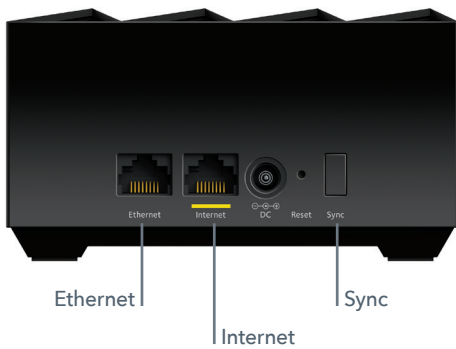

NIGHTHAWK®

Nighthawk® Mesh WiFi 6 System

Router (MR60)

Satellite (MS60)

NIGHTHAWK®

Nighthawk® Mesh WiFi 6 System

Box Contents

- One (1) Mesh WiFi 6 Router (MR60)
- Two (2) Mesh WiFi 6 Satellites (MS60)
- One (1) 2 m Ethernet cable
- Three (3) 12V/1.5A power adapters
- Quick start guide